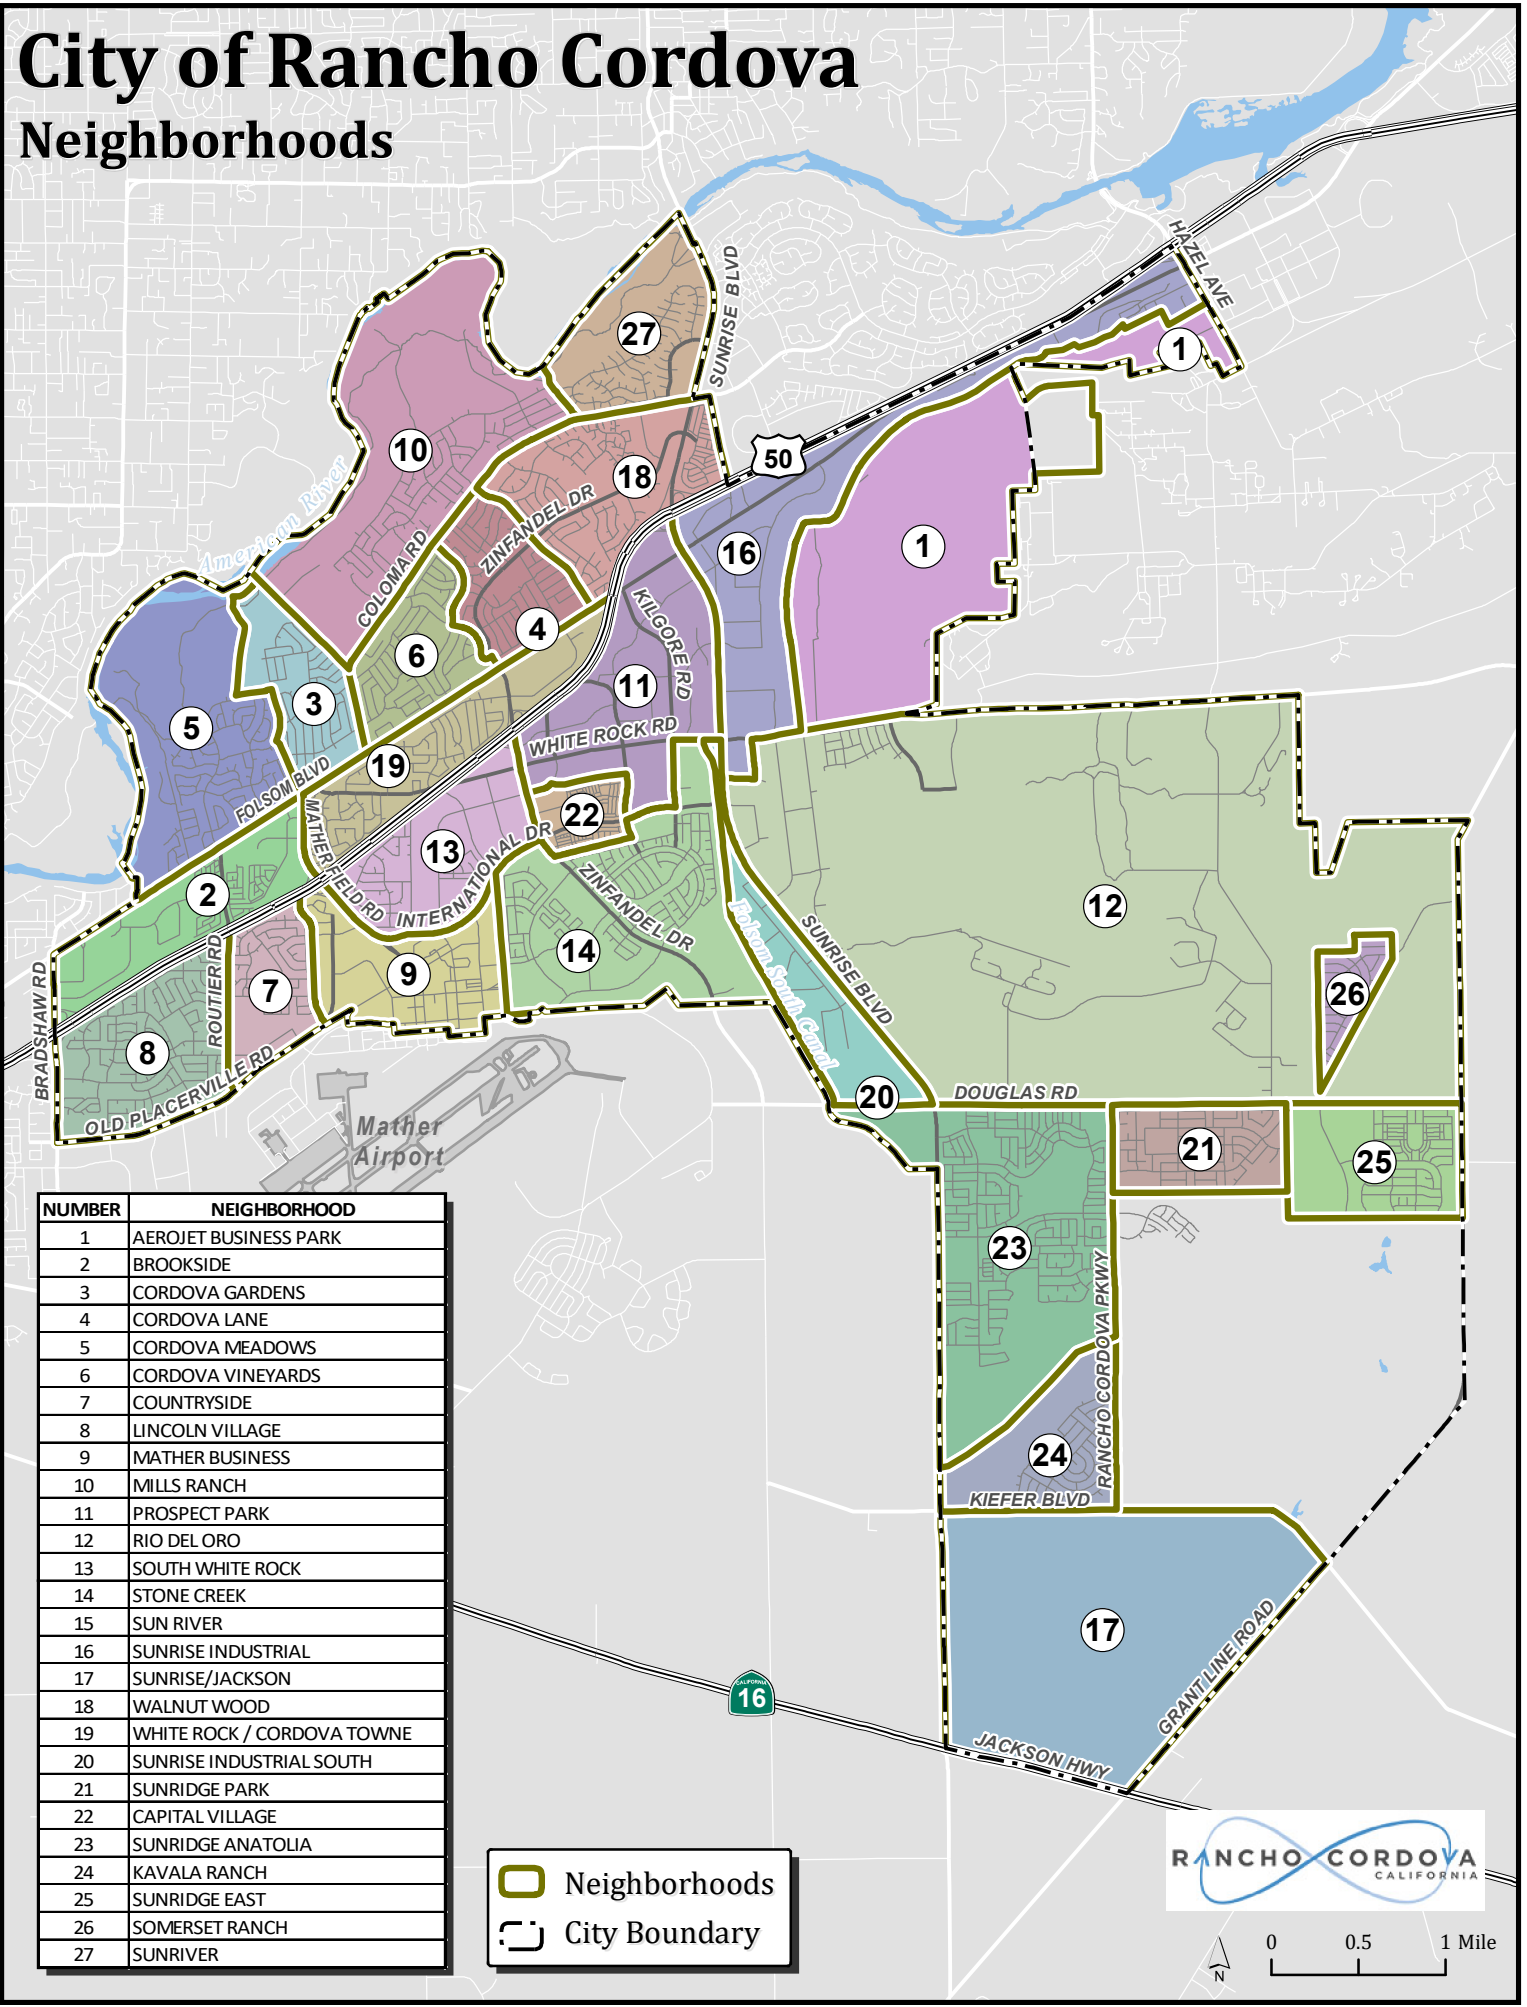

# City of Rancho Cordova

## Neighborhoods

NUMBER	NEIGHBORHOOD
1	AEROJET BUSINESS PARK
2	BROOKSIDE
3	CORDOVA GARDENS
4	CORDOVA LANE
5	CORDOVA MEADOWS
6	CORDOVA VINEYARDS
7	COUNTRYSIDE
8	LINCOLN VILLAGE
9	MATHER BUSINESS
10	MILLS RANCH
11	PROSPECT PARK
12	RIO DEL ORO
13	SOUTH WHITE ROCK
14	STONE CREEK
15	SUN RIVER
16	SUNRISE INDUSTRIAL
17	SUNRISE/JACKSON
18	WALNUT WOOD
19	WHITE ROCK / CORDOVA TOWNE
20	SUNRISE INDUSTRIAL SOUTH
21	SUNRIDGE PARK
22	CAPITAL VILLAGE
23	SUNRIDGE ANATOLIA
24	KAVALA RANCH
25	SUNRIDGE EAST
26	SOMERSET RANCH
27	SUNRIVER

 Neighborhoods  
 City Boundary