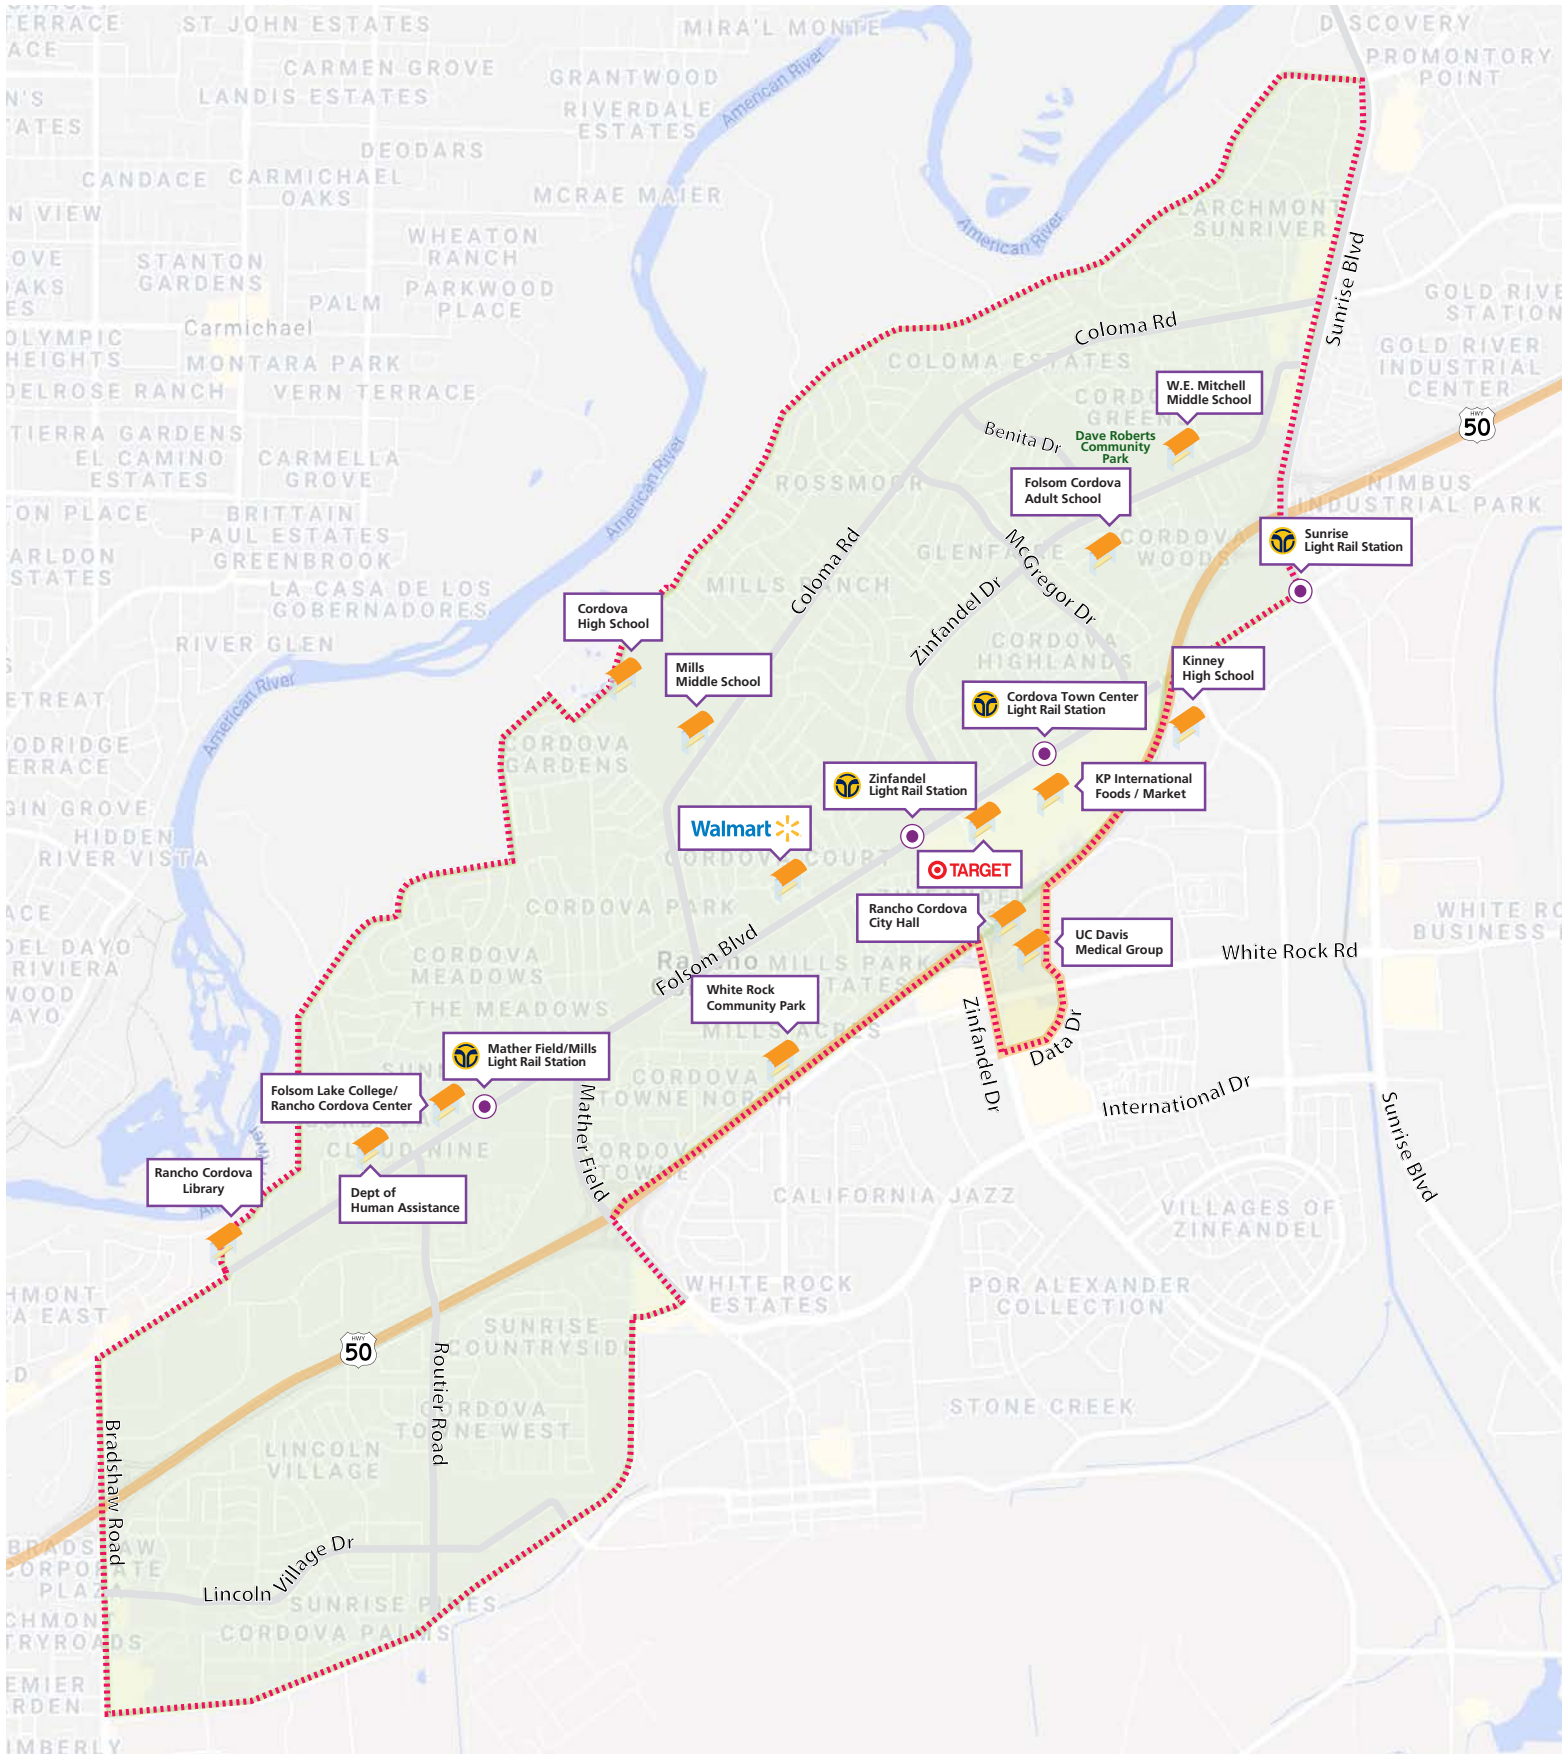

SmaRT Ride

Rancho Cordova
Monday - Friday 7am to 7pm

All stops in the Rancho Cordova service area are corner-to-corner 'virtual stops' at the nearest cross street.

SmaRT Ride service is only available within each designated service zone. SmaRT Ride shuttles cannot travel outside the service boundaries.